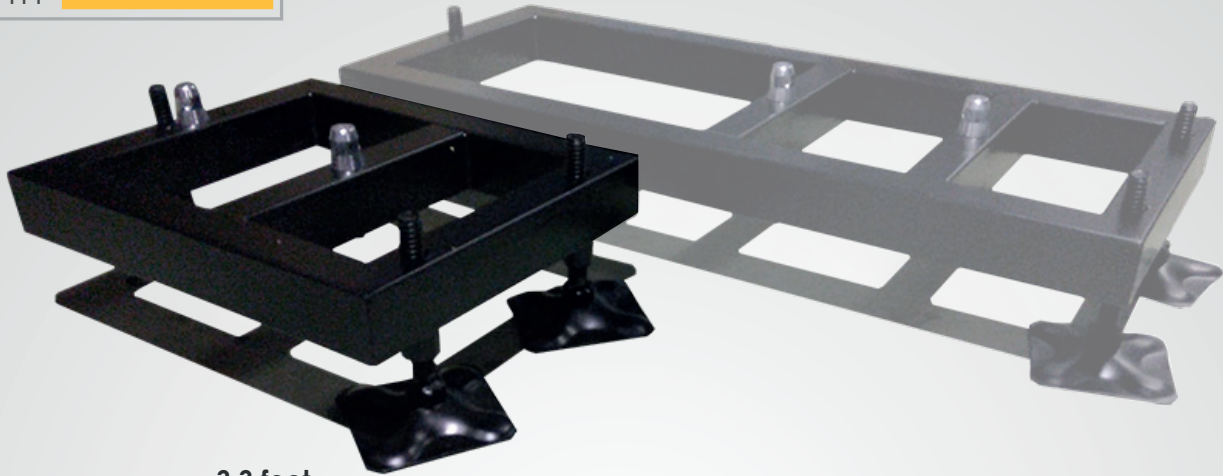

OPTION A

BASE
DEPTH 3.3 FT

- 24 month warranty
- In stock and ready to ship
- USA based company
- Compatible with all Mirackle® panels.
- Technical support available
- Easy assembling
- Turn-key solution

3.3 feet
39.3 inches
1 meter

OPTION B

BASE DEPTH 1.5 FT

3.3 feet
39.3 inches
1 meter

1.6 feet
19.2 inches
0.48 meter

We also offer **shorter, half-sized ground support models!**

These are a **perfect ground support option for environments or stages with limited clearance space.**

- 24 month warranty
- In stock and ready to ship
- Compatible with all Mirackle® panels.
- Easy assembling

1.7 feet
20.4 inches
0.51 meter

0.6 feet
7 inches
0.2 meter