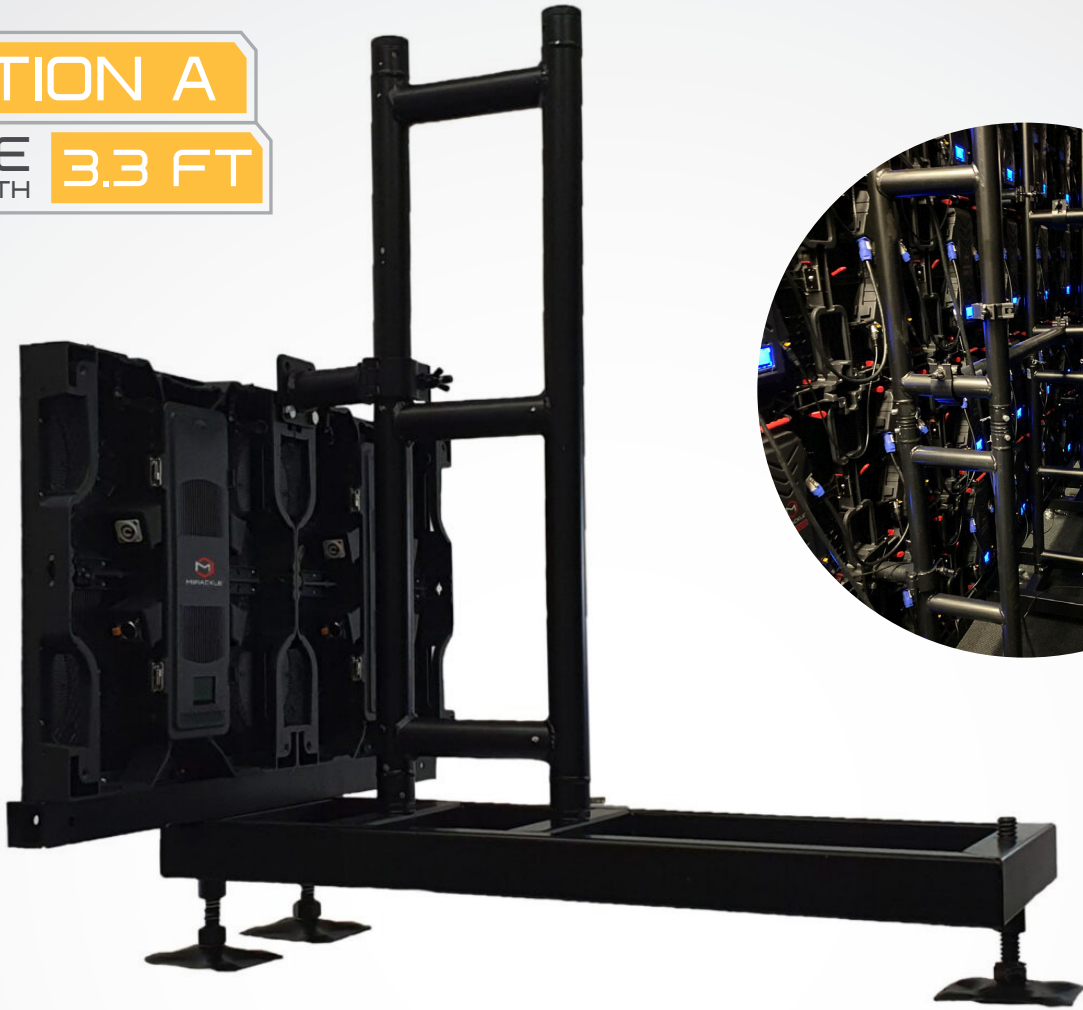

OPTION A

BASE
DEPTH 3.3 FT

- 24 month warranty
- In stock and ready to ship
- USA based company
- Compatible with all Mirackle® panels.
- Technical support available
- Easy assembling
- Turn-key solution

3.3 feet
39.3 inches
1 meter

OPTION B

BASE DEPTH 1.5 FT

3.3 feet
39.3 inches
1 meter

1.6 feet
19.2 inches
0.48 meter

We also offer **shorter, half-sized ground support models!**

These are a **perfect ground support option for environments or stages with limited clearance space.**

- 24 month warranty
- In stock and ready to ship
- Compatible with all Mirackle® panels.
- Easy assembling

1.7 feet
20.4 inches
0.51 meter

0.6 feet
7 inches
0.2 meter