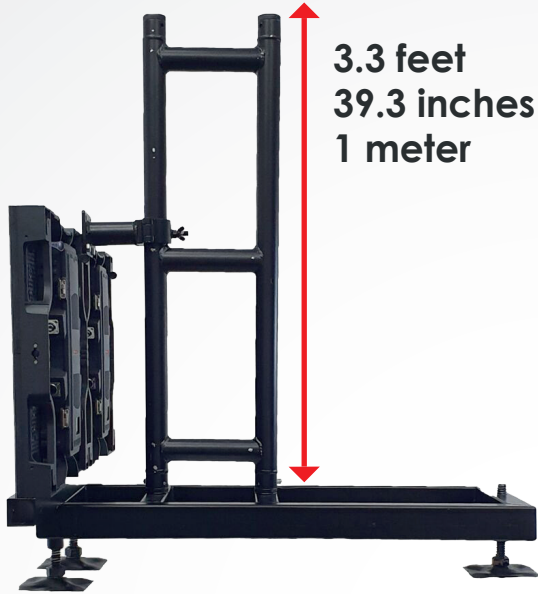

OPTION A

BASE
DEPTH 3.3 FT

- 24 month warranty
- In stock and ready to ship
- USA based company
- Compatible with all Mirackle® panels.
- Technical support available
- Easy assembling
- Turn-key solution

3.3 feet
39.3 inches
1 meter

OPTION B

BASE DEPTH 1.5 FT

3.3 feet
39.3 inches
1 meter

1.6 feet
19.2 inches
0.48 meter

We also offer **shorter, half-sized ground support models!**

These are a **perfect ground support option for environments or stages with limited clearance space.**

- 24 month warranty
- In stock and ready to ship
- Compatible with all Mirackle® panels.
- Easy assembling

1.7 feet
20.4 inches
0.51 meter

0.6 feet
7 inches
0.2 meter